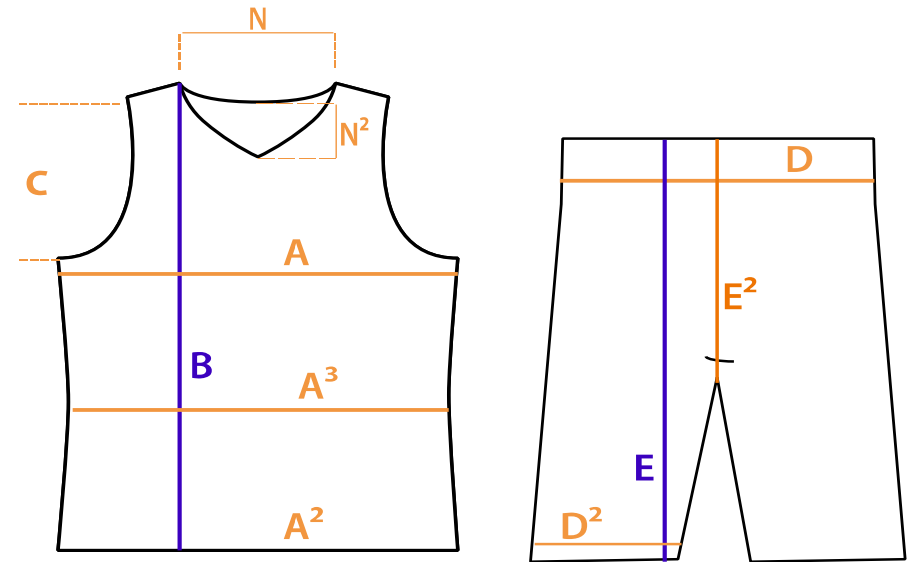

SIZE CHART - BASKETBALL

MODEL Barons Reversible

TOPS

Size Mark	JXS	JS	JM	JL	JXL	S	M	L	XL	2XL	3XL	4XL
A (chest)	42	44	46	48	50	52	55	57	60	63	66	70
A ² (Hips)	43	45	47	49	51	53	54	56	59	62	65	69
A ³ (Waist)	41	43	45	47	49	51	54	56	59	61	65	69
B (length)	64	66	68	70	72	74	76	78	80	81	82	85
C (Arm hole)	17	18	18	19	19	20	21	22	23	24	25	26
N ² (Neckdrop)	15	16	16	17	17	18	18	19	19	20	20	21
N (Neckline)	14	14	15	15	16	17	18	19	20	20	21	22
N outer												
J (shoulder)	7	7	7	8	8	9	9	10	10	11	11	11

All sizes are in CM, measured when garments are laid flat

SHORTS

Size Mark	JXS	JS	JM	JL	JXL	S	M	L	XL	2XL	3XL	4XL
D (Waist)	22	23	26	28	30	32	35	37	40	43	45	47
D ² (Trouser)	22	23	25	27	28	32	33	35	36	37	38	39
E (Length)	40	43	46	48,5	51	53	56	58	61	62	63	66
E ² (Crotch)	27	28	30	31	33	34	36	37	39	40	42	43
Crotch Back	30	31	33	34	36	37	39	40	42	43	45	46

All sizes are in CM, measured when garments are laid flat

Permissible difference in all sizes +/- 2cm