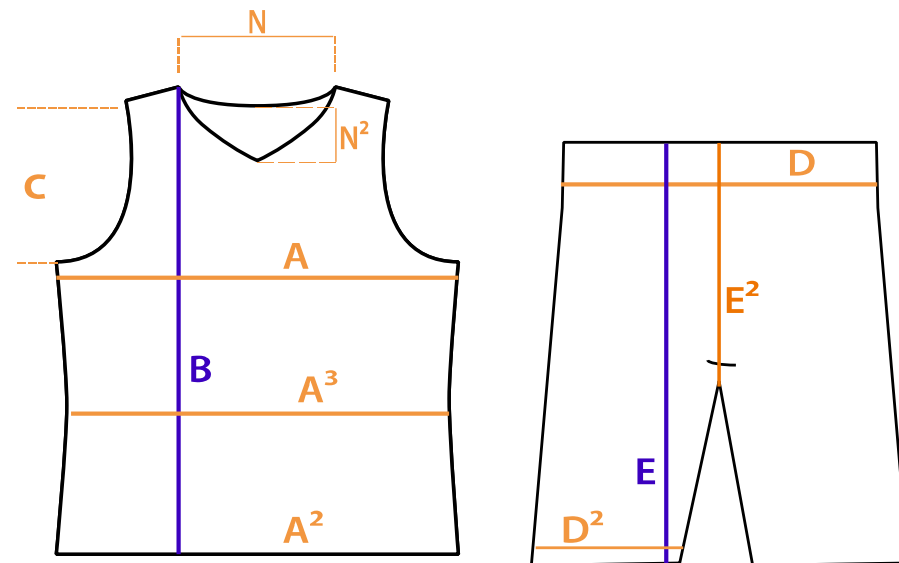

SIZE CHART - BASKETBALL

MODEL LA-Diamond-Elite (Woman)

TOPS

Size Mark	JXS	JS	JM	JL	JXL	S	M	L	XL	2XL	3XL	4XL
A (chest)	43	45	46	49	52	54	56	58	61	63	65	67
A ² (Hips)	44	45	46	49	52	54	56	58	61	63	65	67
A ³ (Waist)	41	42	43	46	49	51	53	55	58	60	62	66
B (length)	60	64	67	70	72	74	77	81	82	86	88	90
C (Arm hole)	16	17	17	17	17	17	18	19	20	21	22	22
N ² (Neckdrop)	16	18	18	18	18	18	19	19	19	20	20	20
N (Neckline)	16	18	18	18	18	18	19	19	20	20	20	20
N outer												
J (shoulder)	4	4	4	4	5	5	5	5	6	6	6	6

All sizes are in CM, measured when garments are laid flat

SHORTS

Size Mark	JXS	JS	JM	JL	JXL	S	M	L	XL	2XL	3XL	4XL
D (Waist)	23	25	27	29	31	33	35	37	39	41	43	45
D ² (Trouser)	21	23	25	27	29	32	33	34	35	36	37	38
E (Length)	36	38	41	43	46	48	51	53	56	58	63	63
E ² (Crotch)	29	29	31	32	34	35	38	39	41	42	44	45
Crotch Back	32	32	34	35	37	38	41	42	44	45	47	48

All sizes are in CM, measured when garments are laid flat

Permissible difference in all sizes +/- 2cm